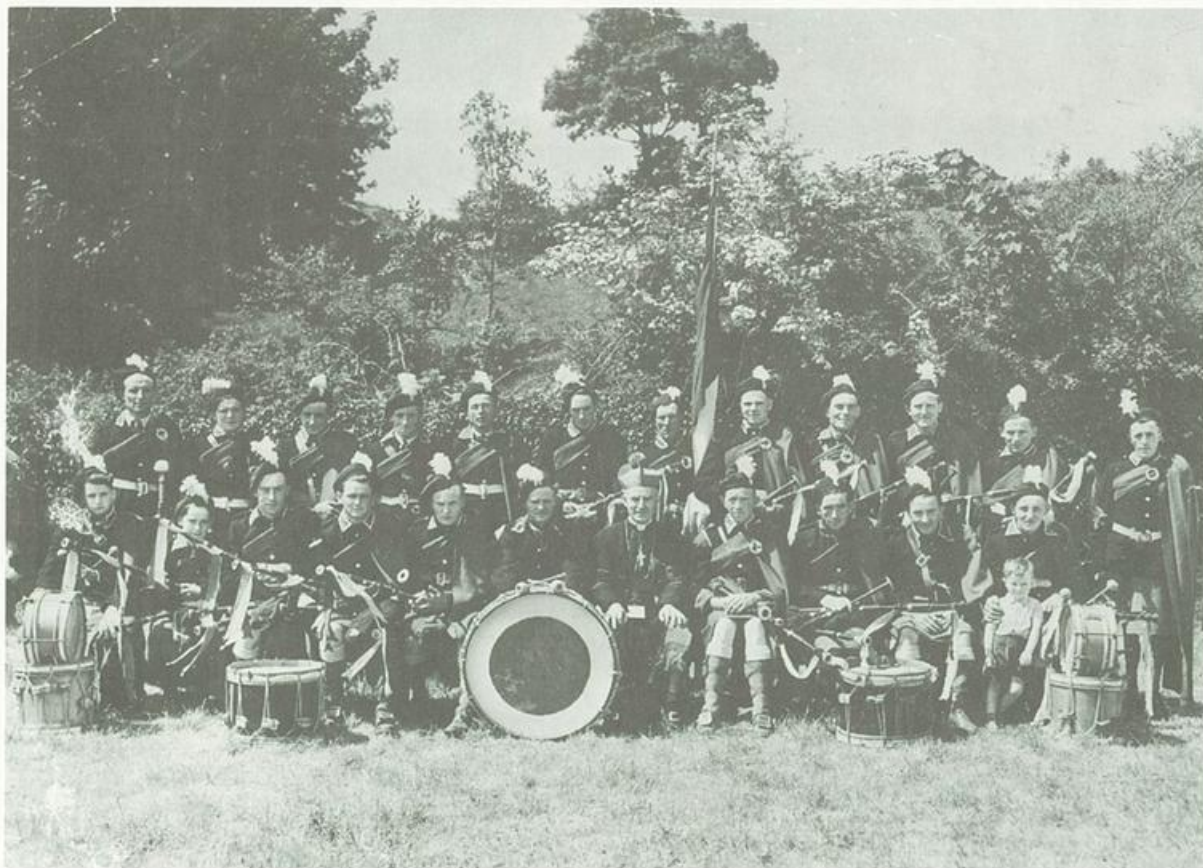

Ballingearry Pipe Band 27th May 1952.

Cúl left to right: Jehr Healy; Stephen D.T. O'Leary; Diarmuid Healy, Gurteennakilla; Diarmuid Murphy, Currahy; Florrie Lynch; Diarmuid O'Leary; Paddy Pheig O'Leary; Jehr N. O'Leary; Danny Kelleher; Connie Cronin; Michael Creed; John O'Sullivan.

Tosaigh left to right: Micheal Healy; Noel McCarthy; Tadhg Twomey; Donnacha Lucey; Pat Kelleher; John Moynihan; Bishop Cors. Lucey; Michael Moynihan; Dan Sean Kelleher; Connie Lehane; Connie O'Riordan; (child) Pat O'Sullivan, Carrignadoura.